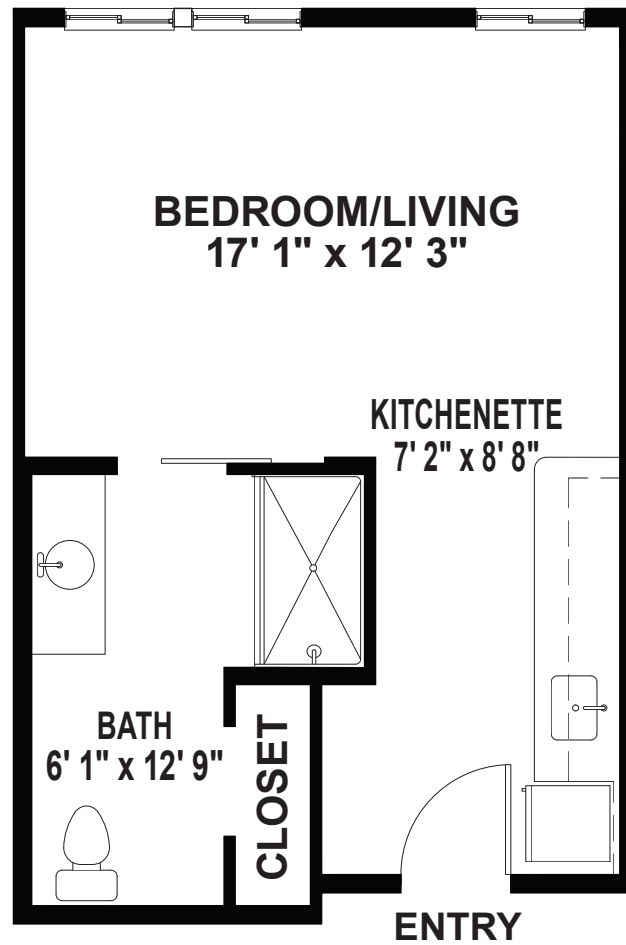

VERBENA | ASSISTED LIVING

Studio • 400 sq. ft.

APPROXIMATE SQUARE FOOTAGE

VERBENA | ASSISTED LIVING

Studio • 400 sq. ft.

APPROXIMATE SQUARE FOOTAGE

3281 Long Prairie Road • Flower Mound, Texas 75022 • 469-630-0800
TheOaksAtFlowerMound.com • ASSISTED LIVING • MEMORY CARE