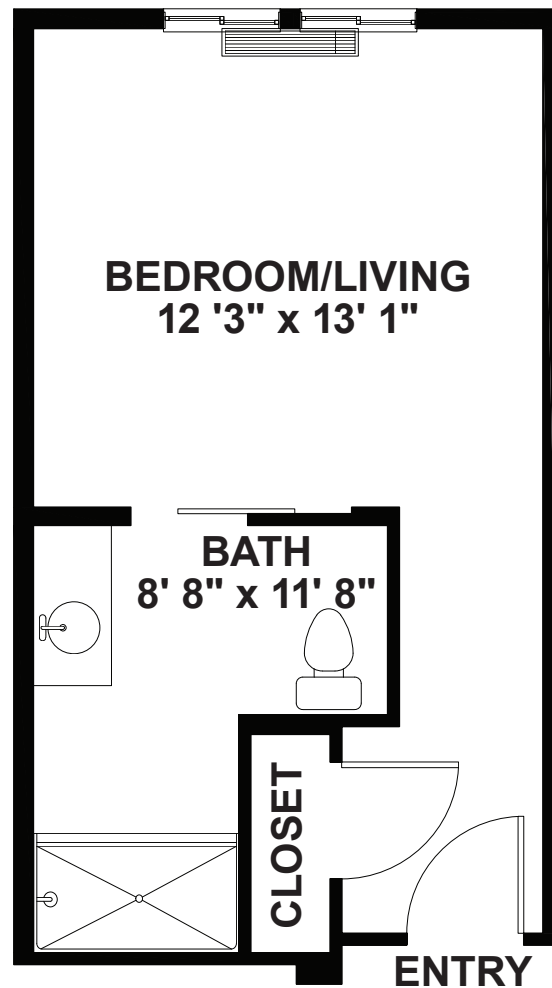

BLUEBONNET | MEMORY CARE

Studio • 340 sq. ft.

APPROXIMATE SQUARE FOOTAGE

BLUEBONNET | MEMORY CARE

Studio • 340 sq. ft.

APPROXIMATE SQUARE FOOTAGE

3281 Long Prairie Road • Flower Mound, Texas 75022 • 469-630-0800
TheOaksAtFlowerMound.com • ASSISTED LIVING • MEMORY CARE