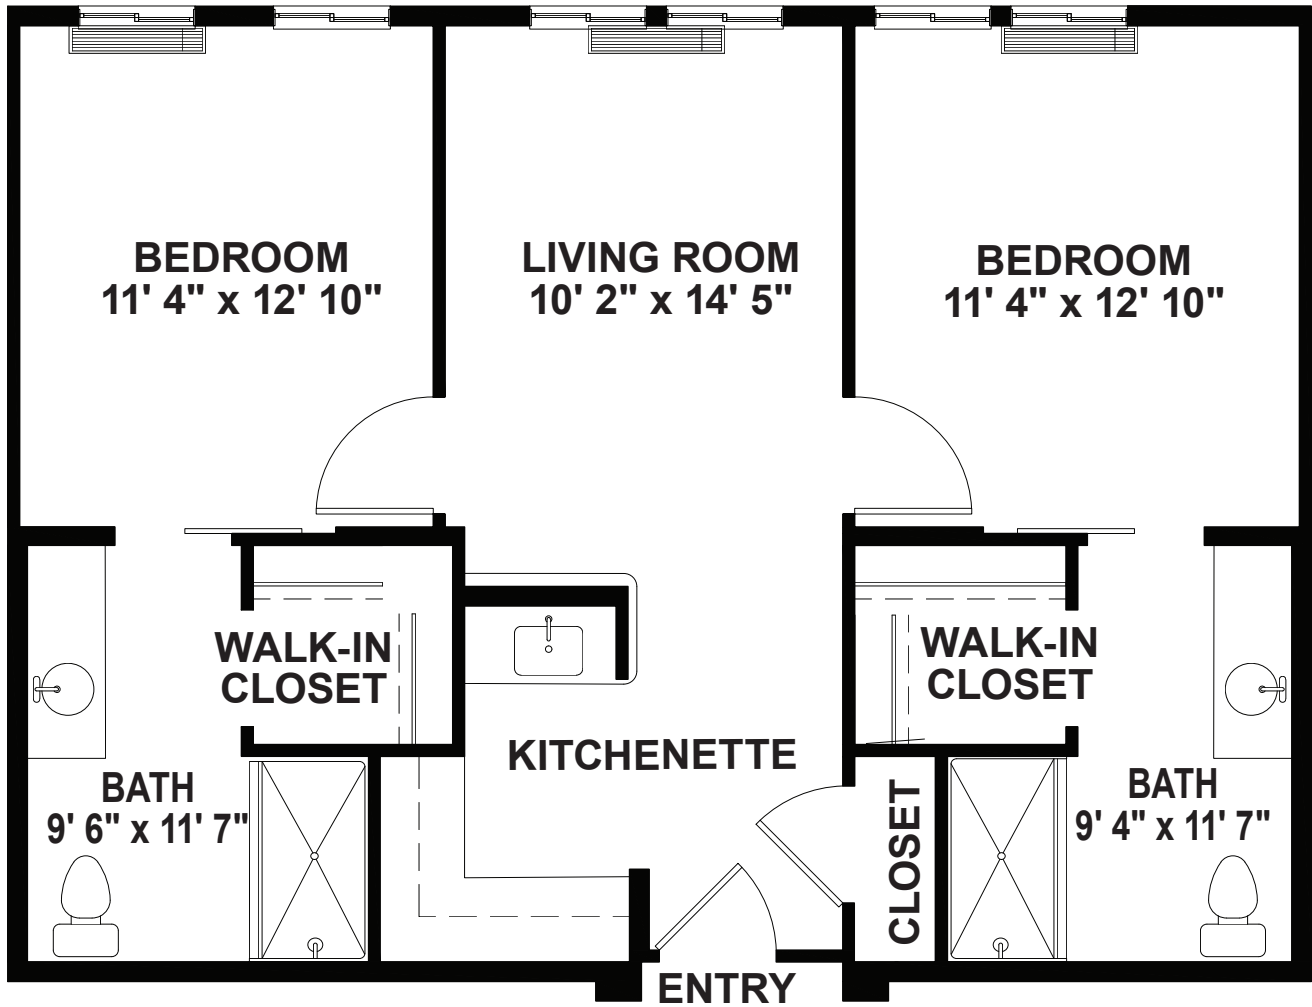

INDIGO | ASSISTED LIVING

Two Bedroom, Two Bathroom • 800 sq. ft.

APPROXIMATE SQUARE FOOTAGE

INDIGO | ASSISTED LIVING

Two Bedroom, Two Bathroom • 800 sq. ft.

APPROXIMATE SQUARE FOOTAGE

3281 Long Prairie Road • Flower Mound, Texas 75022 • 469-630-0800
TheOaksAtFlowerMound.com • ASSISTED LIVING • MEMORY CARE