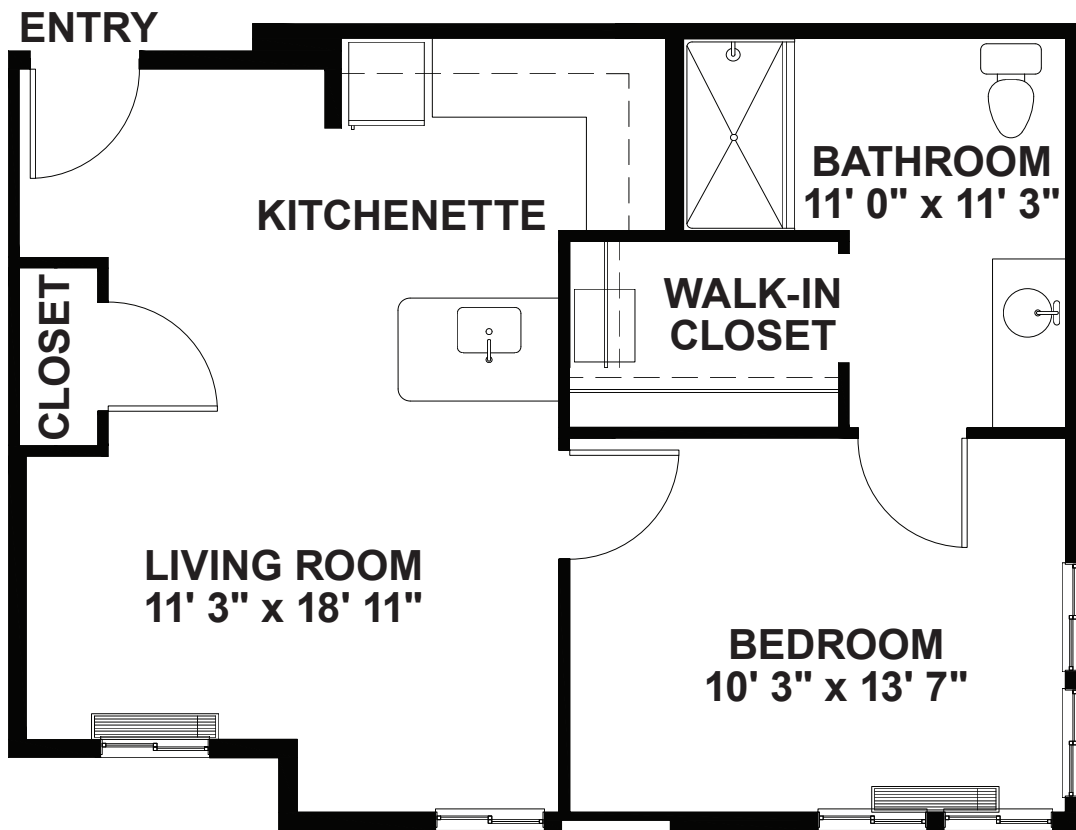

LANTANA | ASSISTED LIVING

One Bedroom, One Bathroom • 600 sq. ft.

APPROXIMATE SQUARE FOOTAGE

LANTANA | ASSISTED LIVING

One Bedroom, One Bathroom • 600 sq. ft.

APPROXIMATE SQUARE FOOTAGE

3281 Long Prairie Road • Flower Mound, Texas 75022 • 469-630-0800
TheOaksAtFlowerMound.com • ASSISTED LIVING • MEMORY CARE